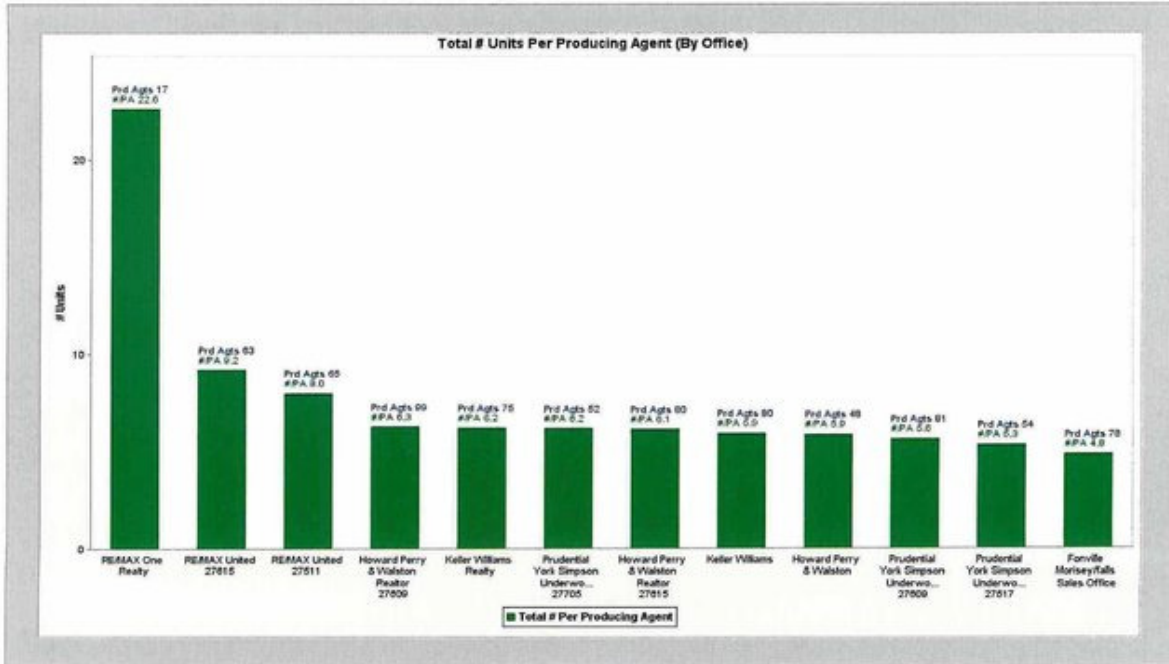

Market Share Totals

terradatum BM

MLS: Triangle Date: 01/01/2010 - 08/12/2010 Type: Office Status: Sold Price: All Construction Type: All Bedrooms: All Bathrooms: All
Property Types: Residential (Detached, Site Built (Stick), Townhouse, Townhouse End Unit, Condo Other, Condo 1st Floor, Condo 2nd Floor, Condo End Unit, Condo Basement, Modular, Manufactured/Obl...
All MLS:

BrokerMetrics®

1 of 2

08/12/10